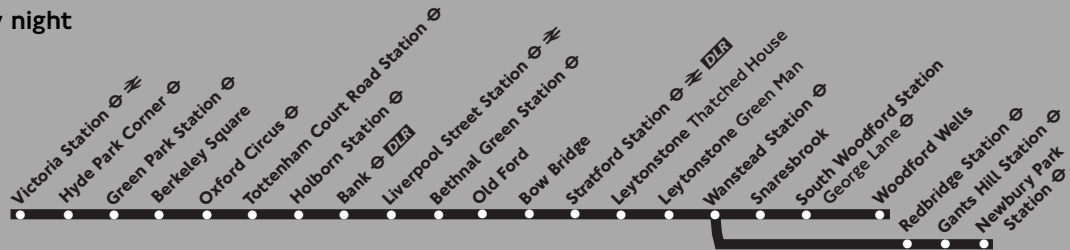

N8

Victoria - Stratford - Woodford Wells/Newbury Park

To stop the bus, always indicate clearly to the driver

Every night

Sunday night/Monday morning to Thursday night/Friday morning

Victoria Station	2355	0015	0035	0055	0115	0135	0155	0225	0255	0325	0355	0425	0455	0525
Hyde Park Corner	2358	0018	0038	0058	0118	0138	0158	0228	0258	0328	0358	0428	0458	0528
Oxford Circus	0006	0026	0046	0106	0126	0146	0206	0236	0306	0336	0406	0436	0506	0536
Tottenham Court Road Station	0011	0031	0051	0111	0131	0151	0211	0241	0311	0341	0411	0441	0511	0541
Holborn Station	0014	0034	0054	0114	0134	0154	0214	0244	0314	0344	0414	0444	0514	0544
Bank Station	0020	0040	0100	0120	0140	0200	0220	0250	0320	0350	0420	0450	0520	0550
Liverpool St Station	0022	0042	0102	0122	0142	0202	0222	0252	0322	0352	0422	0452	0522	0552
Bethnal Green Station	0027	0047	0107	0127	0147	0207	0227	0257	0327	0357	0427	0457	0528	0558
Old Ford	0032	0052	0112	0132	0152	0212	0232	0302	0332	0402	0432	0502	0533	0603
Bow Bridge	0035	0055	0115	0135	0155	0215	0235	0305	0335	0405	0435	0505	0536	0606
Stratford Bus Station	0038	0058	0118	0138	0158	0218	0238	0308	0338	0408	0438	0508	0539	0609
Leytonstone Thatched House	0042	0102	0122	0142	0202	0222	0242	0312	0342	0412	0442	0512	0543	---
Leytonstone Green Man	0047	0107	0127	0147	0207	0227	0247	0317	0347	0417	0447	0517	0548	---
Wanstead Station	0049	0109	0129	0149	0209	0229	0249	0319	0349	0419	0449	0519	0550	---
Snaresbrook	0051	0111	---	0151	0211	---	0251	---	0351	---	0451	---	0552	---
South Woodford	0053	0113	---	0153	0213	---	0253	---	0353	---	0453	---	0554	---
Woodford Wells	0057	0117	---	0157	0217	---	0257	---	0357	---	0457	---	0558	---
Redbridge Station	---	---	0131	---	---	0231	---	0321	---	0421	---	0521	---	---
Gants Hill Station	---	---	0133	---	---	0233	---	0323	---	0423	---	0523	---	---
Newbury Park Station	---	---	0136	---	---	0236	---	0326	---	0426	---	0526	---	---

Friday night/Saturday morning and Saturday night/Sunday morning